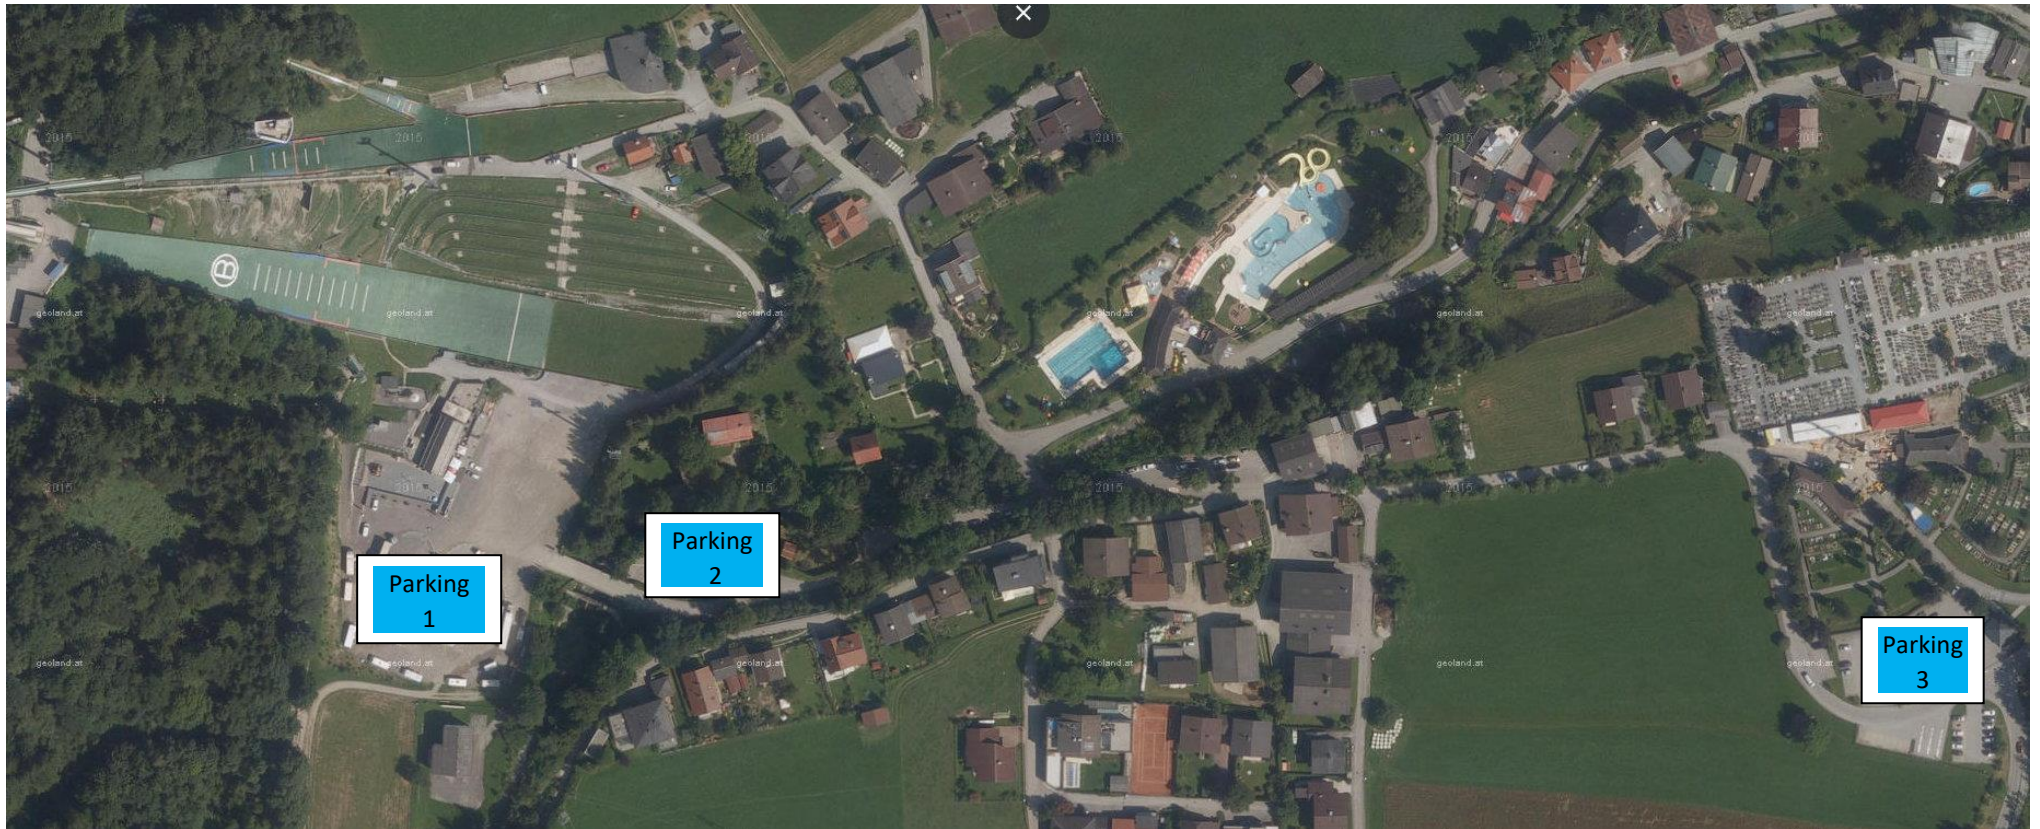

Parking places / Parkplätze Bischofshofen **ISMF Worldcup 2019**

Parking 1 GPS 47.414507, 13.207912

Parking 2 GPS 47.414035, 13.209071

Parking 3 GPS 47.414035, 13.215187